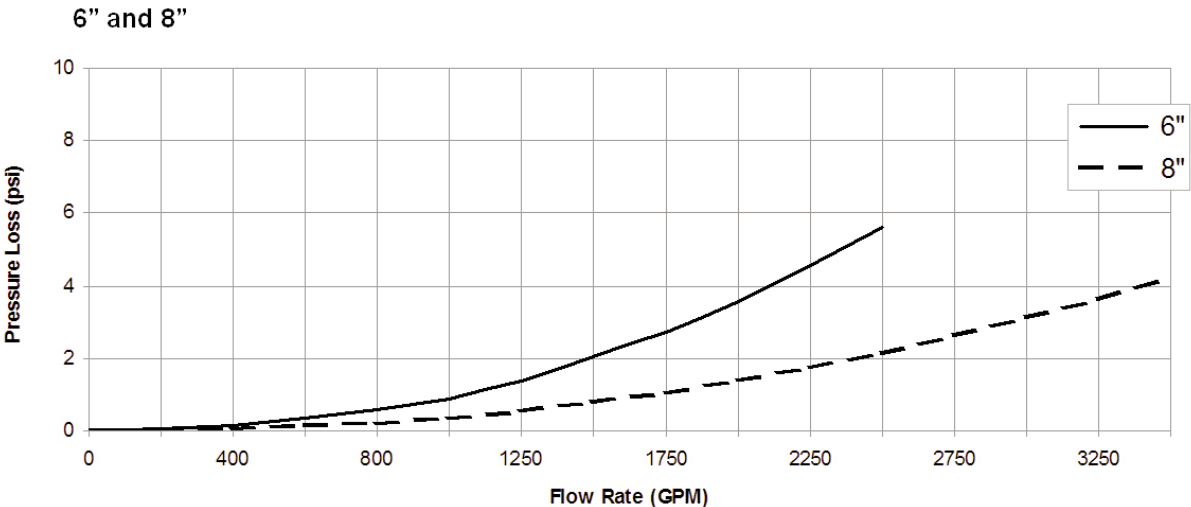

# Model T3000 Turbine Meters Pressure Loss

Elster AMCO Water, Inc.  
PO Box 1852  
Ocala, FL 34478-1852  
United States

T +1 800 874 0890  
F +1 352 368 1950

watermeters@us.elster.com  
www.elster.com

© 2007 by Elster. All rights reserved.