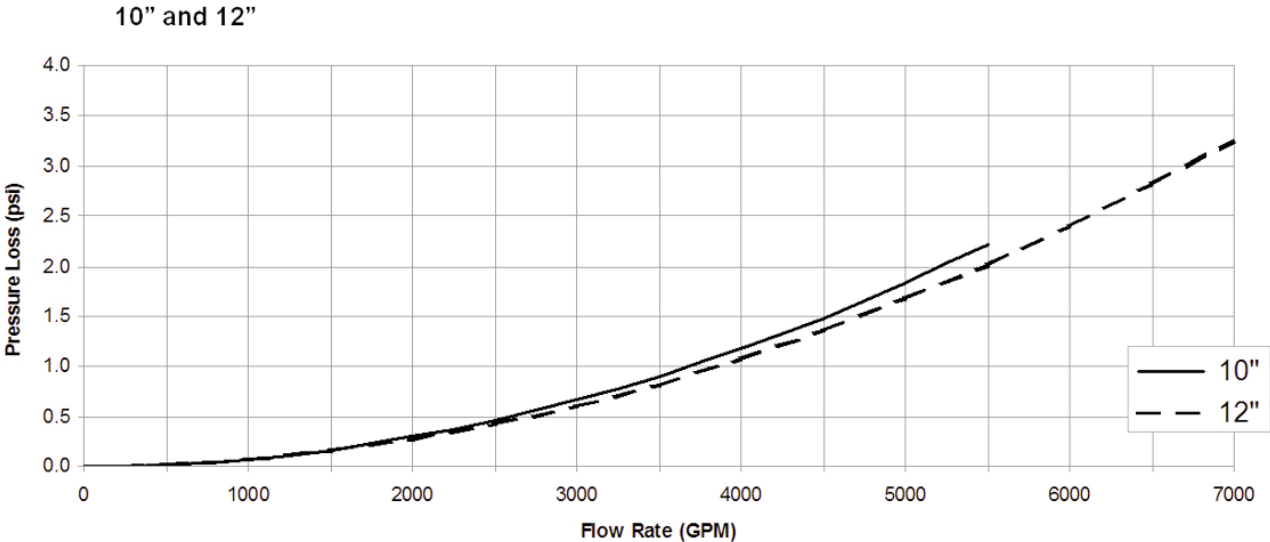

# Model T3000 Turbine Meters Pressure Loss

Elster AMCO Water, Inc.  
PO Box 1852  
Ocala, FL 34478-1852  
United States

T +1 800 874 0890  
F +1 352 368 1950

watermeters@us.elster.com  
www.elster.com

© 2007 by Elster. All rights reserved.