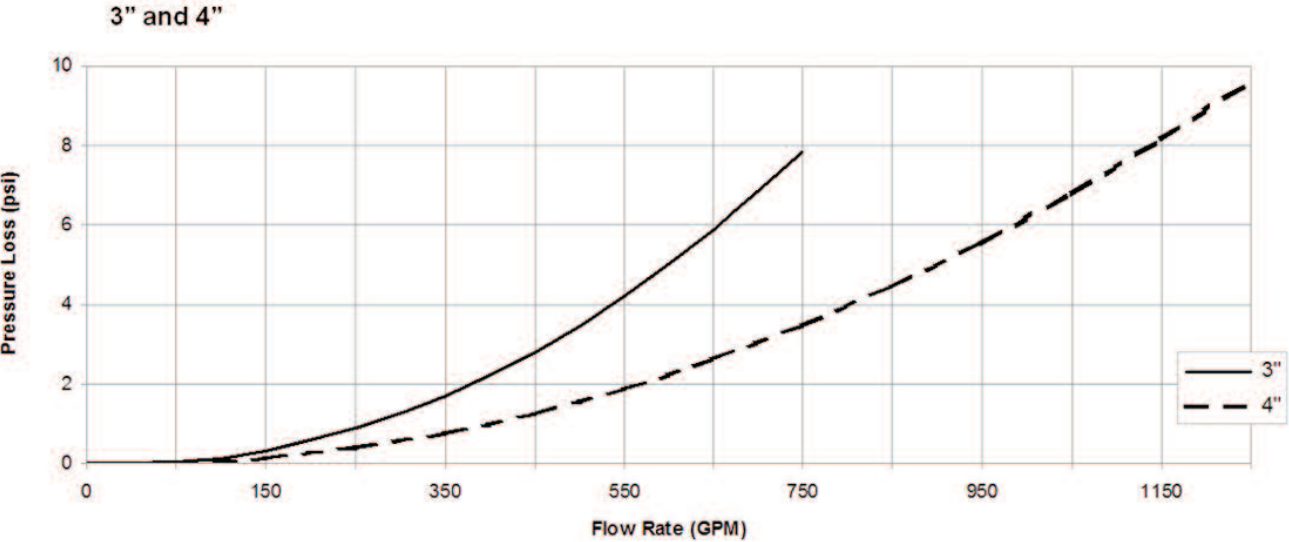

Model T3000 Turbine Meters Pressure Loss

Elster AMCO Water, Inc.
 PO Box 1852
 Ocala, FL 34478-1852
 United States

T +1 800 874 0890
 F +1 352 368 1950

watermeters@us.elster.com
 www.elster.com

© 2007 by Elster. All rights reserved.