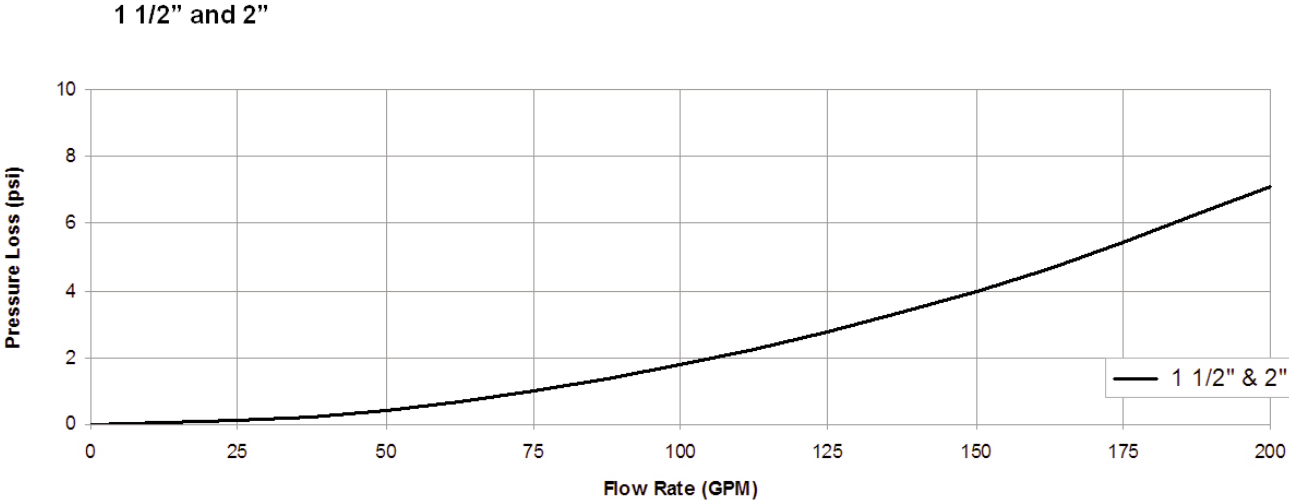

Model T3000 Turbine Meters Pressure Loss

Elster AMCO Water, Inc.
 PO Box 1852
 Ocala, FL 34478-1852
 United States

T +1 800 874 0890
 F +1 352 368 1950

watermeters@us.elster.com
 www.elster.com

© 2007 by Elster. All rights reserved.