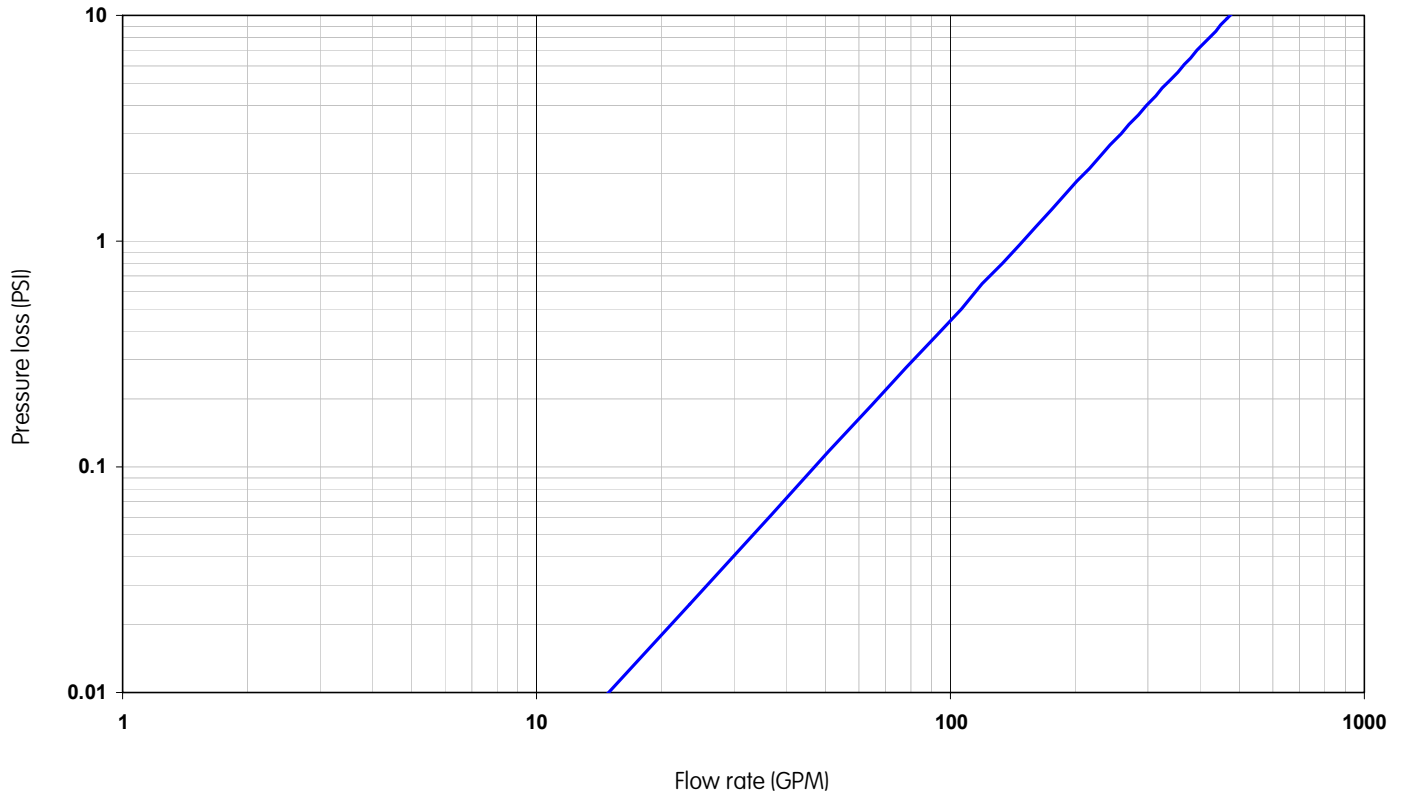

S2000 Single Jet Meter Pressure Loss 6"

Elster AMCO Water, Inc.
PO Box 1852
Ocala, FL 34478-1852
United States

T +1 800 874 0890 (US)
T +1 866 703 7582 (Canada)
T +1 787 872 2006 (Caribbean)
F +1 352 368 1950