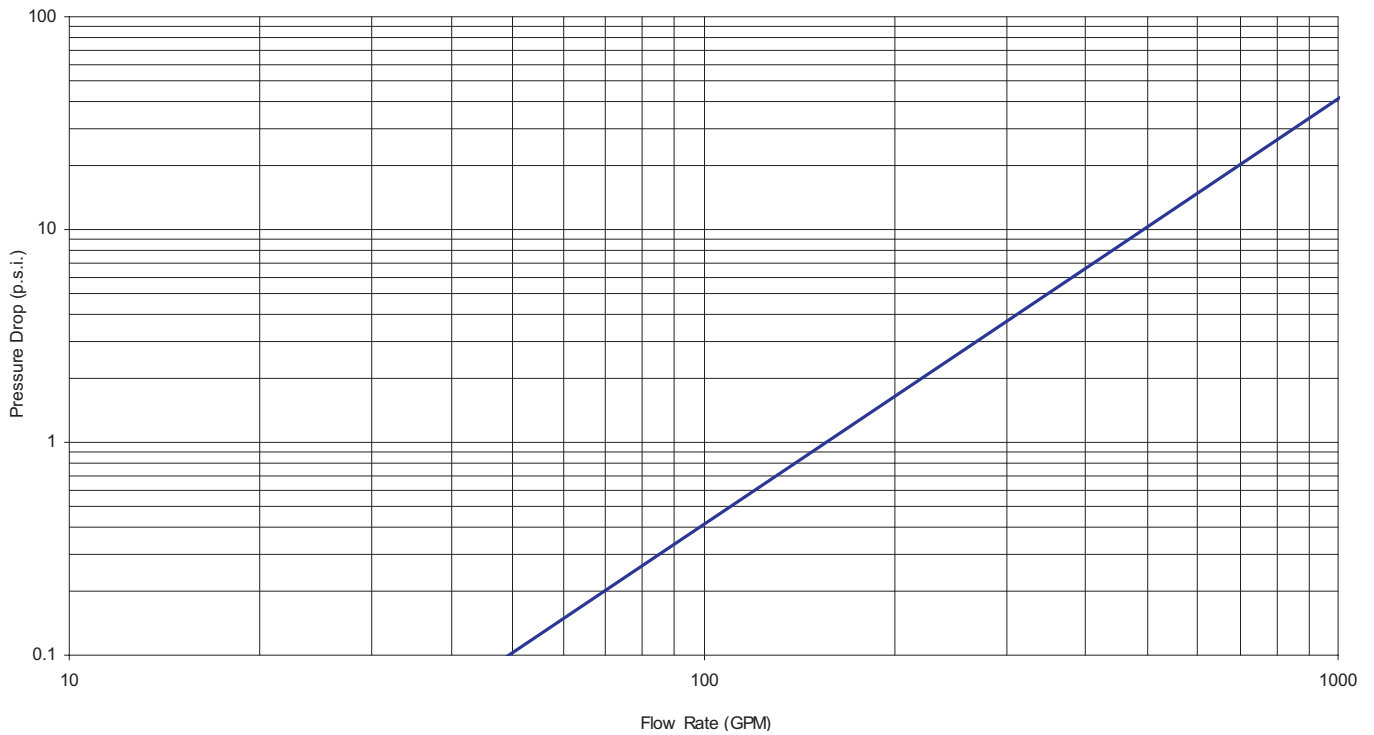

S2000 Single Jet Meter Pressure Loss 4"

Elster AMCO Water, Inc.
PO Box 1852
Ocala, FL 34478-1852
United States

T +1 800 874 0890
F +1 352 368 1950

watermeters@us.elster.com
www.elster.com

© 2007 by Elster. All rights reserved.