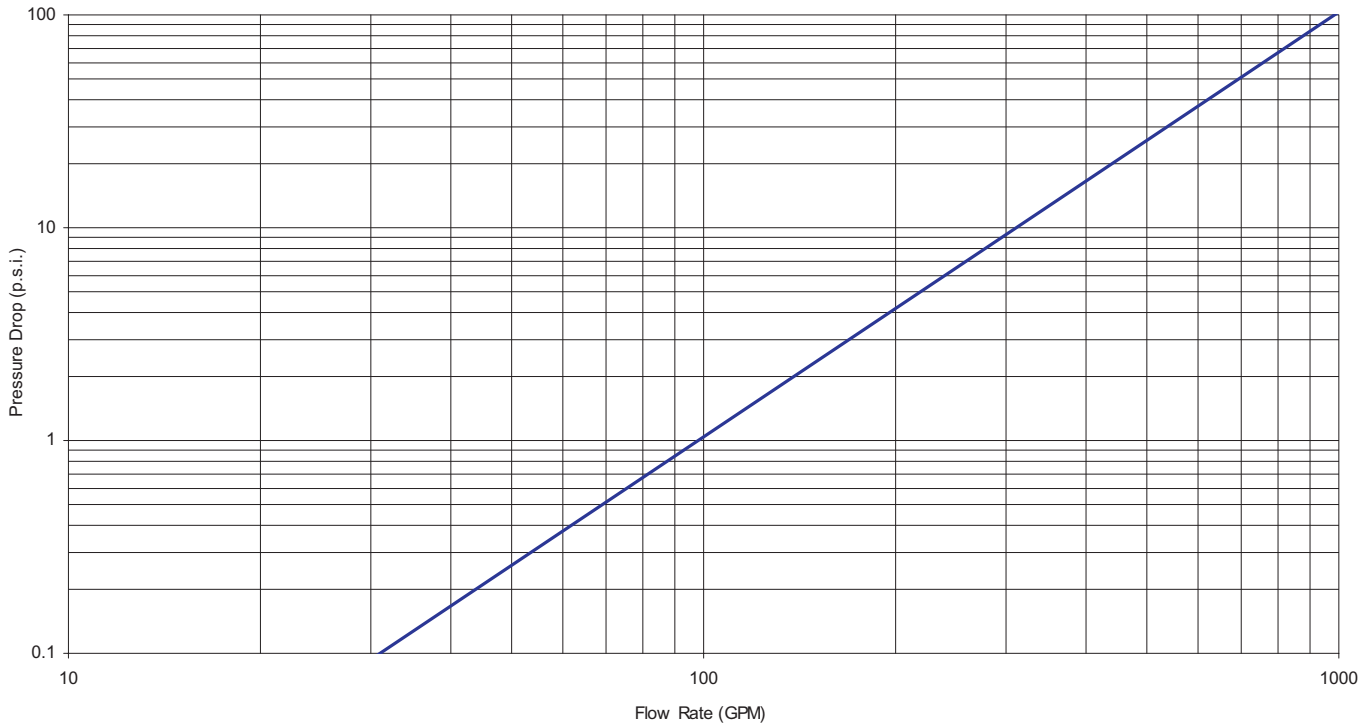

S2000 Single Jet Meter Pressure Loss 3"

Elster AMCO Water, Inc.
PO Box 1852
Ocala, FL 34478-1852
United States

T +1 800 874 0890
F +1 352 368 1950

watermeters@us.elster.com
www.elster.com

© 2007 by Elster. All rights reserved.