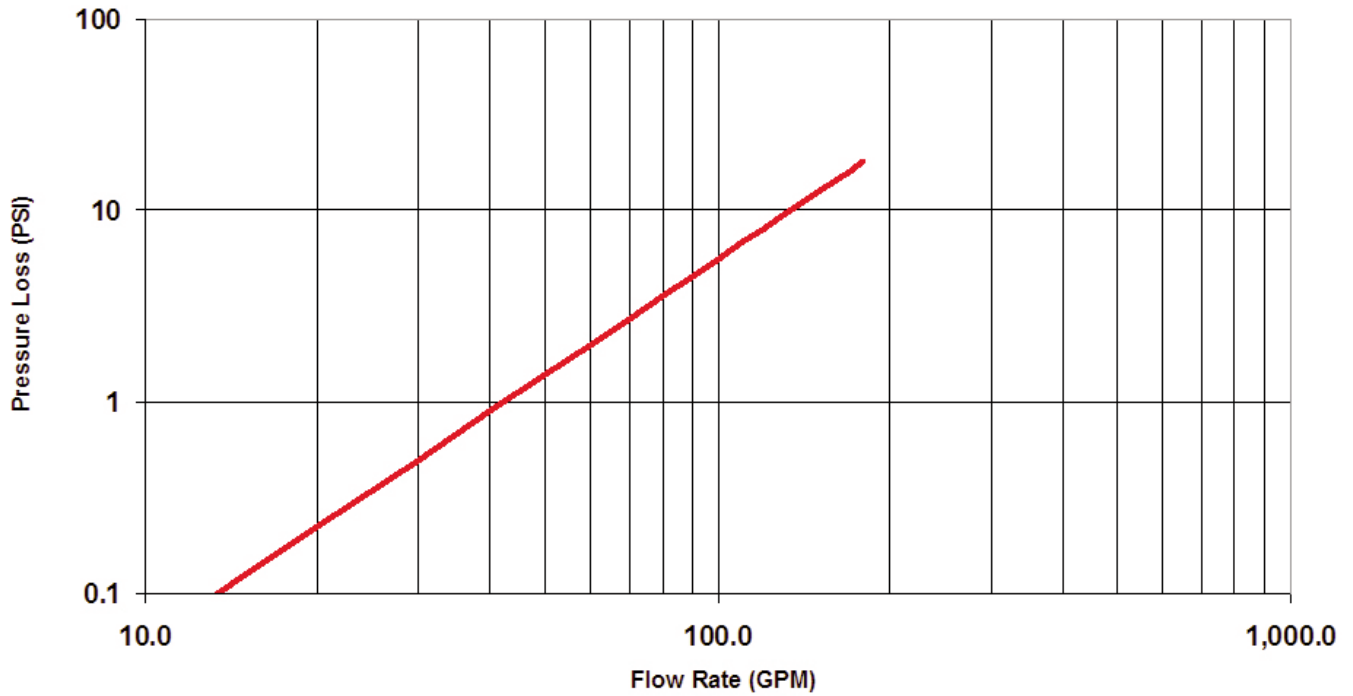

# S2000 Single Jet Meter Pressure Loss 2"

Elster AMCO Water, Inc.  
PO Box 1852  
Ocala, FL 34478-1852  
United States

T +1 800 874 0890  
F +1 352 368 1950

watermeters@us.elster.com  
www.elster.com

© 2007 by Elster. All rights reserved.