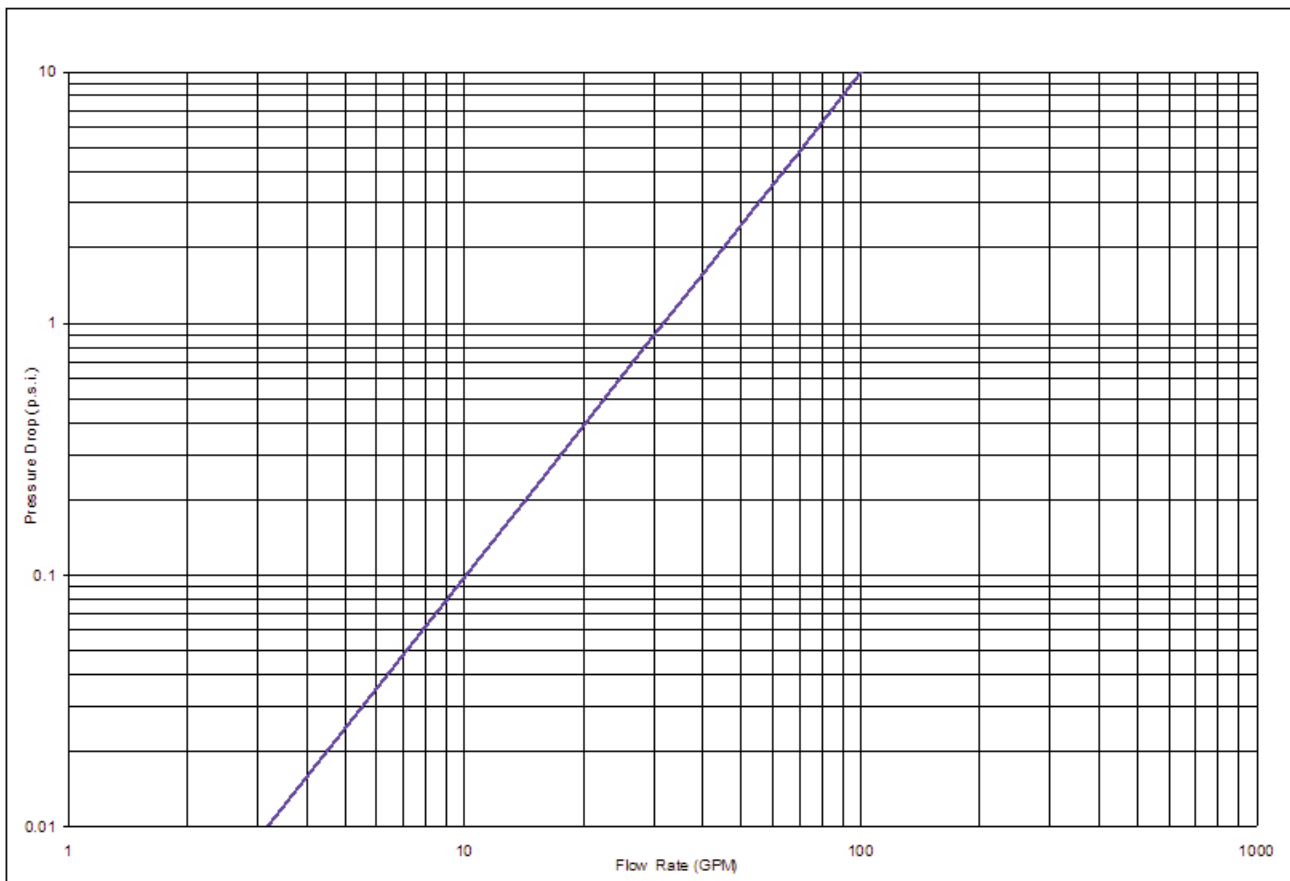

# S2000 Single Jet Meter Pressure Loss 1 1/2"

Elster AMCO Water, Inc.  
PO Box 1852  
Ocala, FL 34478-1852  
United States

T +1 800 874 0890  
F +1 352 368 1950

watermeters@us.elster.com  
www.elster.com