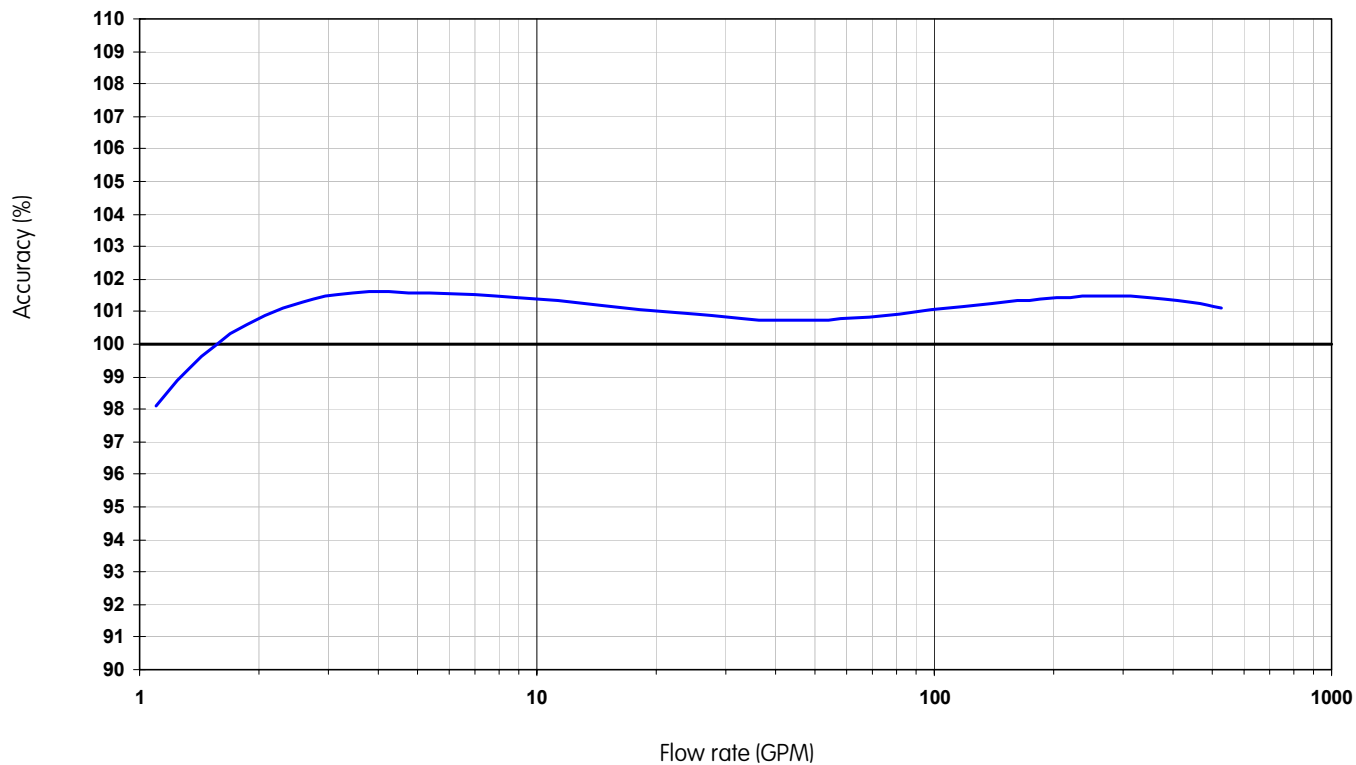

# S2000 Single Jet Meter Accuracy Curve 6"

Elster AMCO Water, Inc.  
PO Box 1852  
Ocala, FL 34478-1852  
United States

T +1 800 874 0890 (US)  
T +1 866 703 7582 (Canada)  
T +1 787 872 2006 (Caribbean)  
F +1 352 368 1950