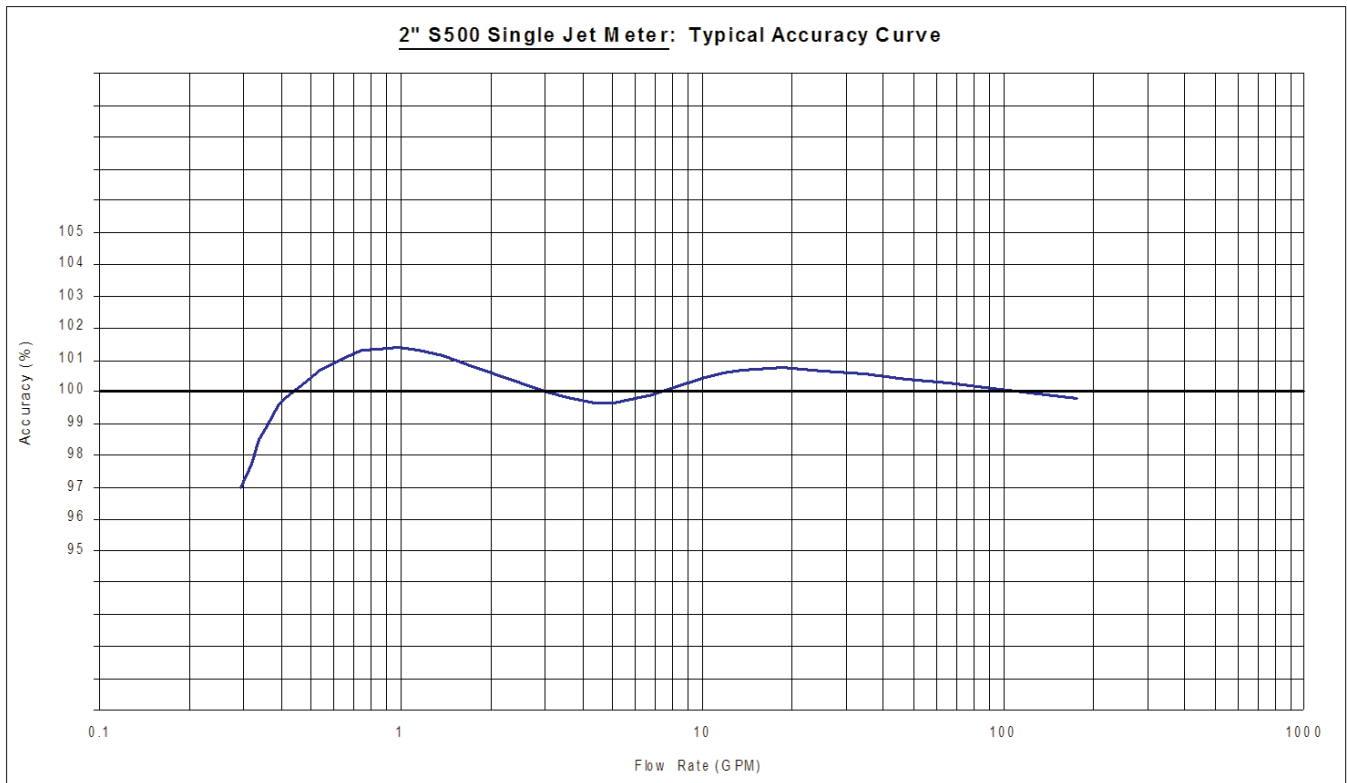

S2000 Single Jet Meter Accuracy Curve 2"

Elster AMCO Water, Inc.
PO Box 1852
Ocala, FL 34478-1852
United States

T +1 800 874 0890
F +1 352 368 1950

watermeters@us.elster.com
www.elster.com

© 2007 by Elster. All rights reserved.