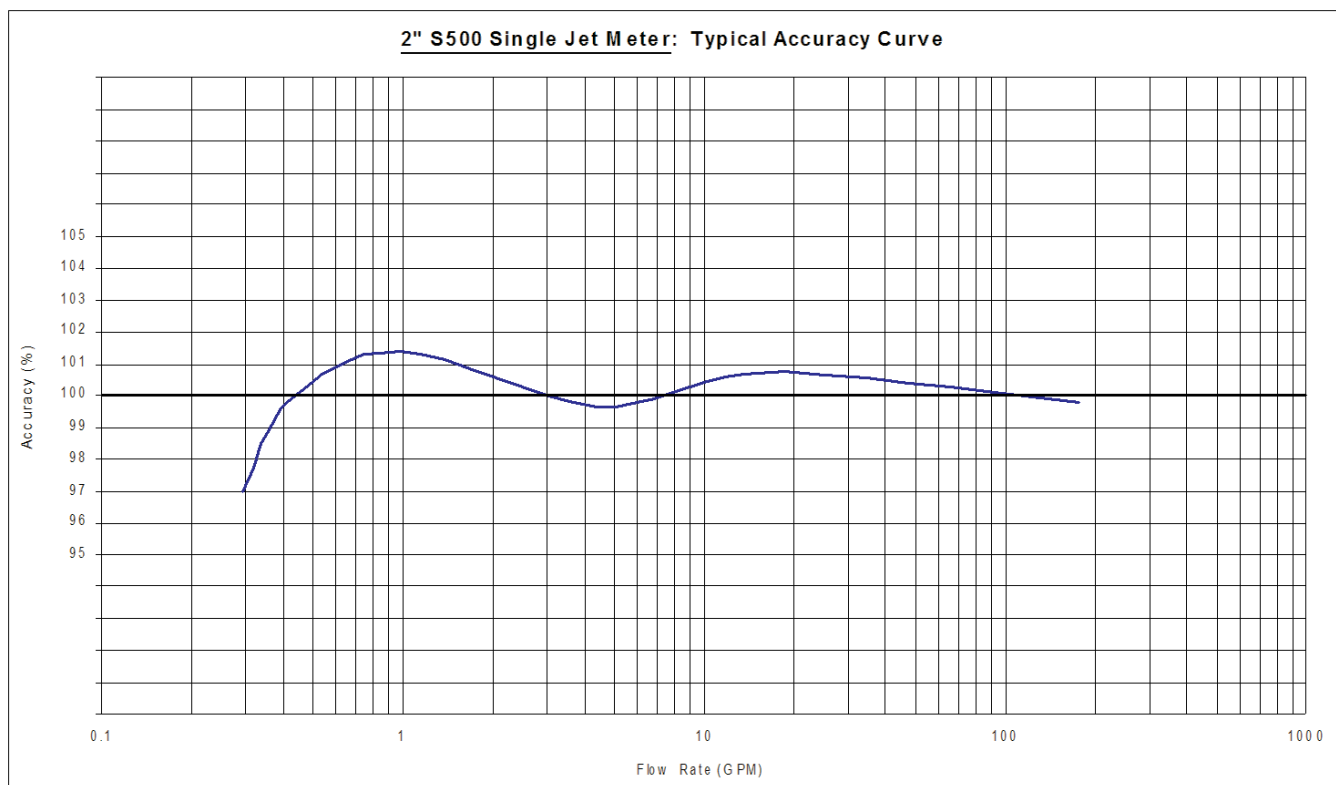

S2000 Single Jet Meter Accuracy Curve 2"

Elster AMCO Water, Inc.
PO Box 1852
Ocala, FL 34478-1852
United States

T +1 800 874 0890
F +1 352 368 1950

watermeters@us.elster.com
www.elster.com

© 2007 by Elster. All rights reserved.