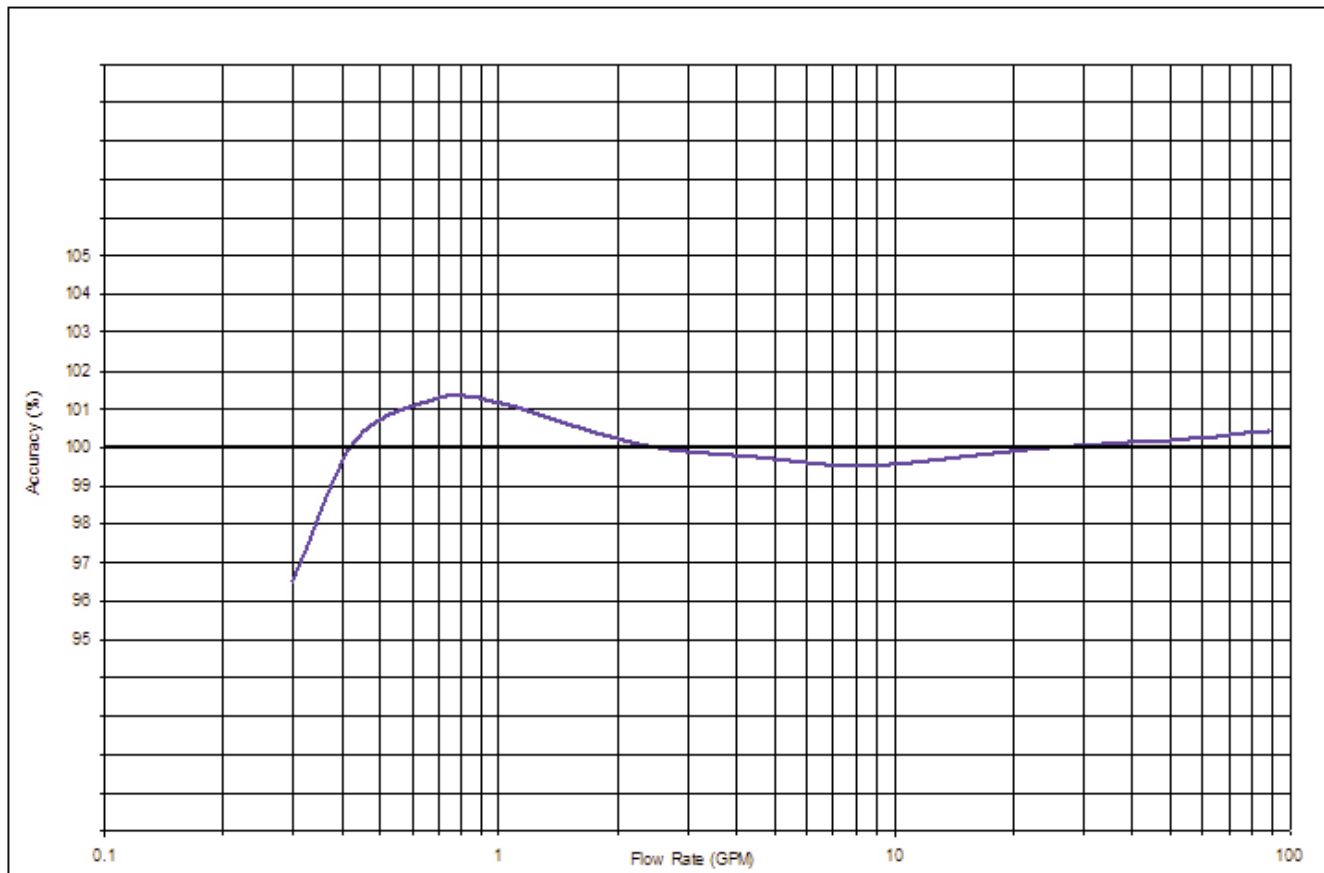

# S2000 Single Jet Meter Accuracy Curve 1 1/2"

Elster AMCO Water, Inc.  
PO Box 1852  
Ocala, FL 34478-1852  
United States

T +1 800 874 0890  
F +1 352 368 1950

watermeters@us.elster.com  
www.elster.com