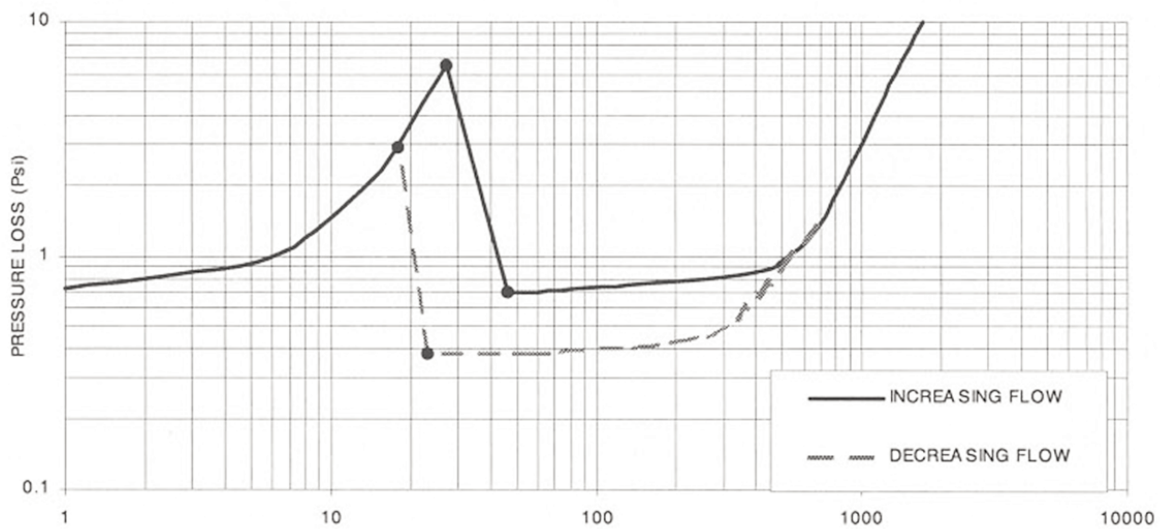

Accuracy/Pressure Loss 6" C3000 Compound Meter

Elster AMCO Water, Inc.
 PO Box 1852
 Ocala, FL 34478-1852
 United States

T +1 800 874 0890
 F +1 352 368 1950

watermeters@us.elster.com
 www.elster.com

© 2007 by Elster. All rights reserved.