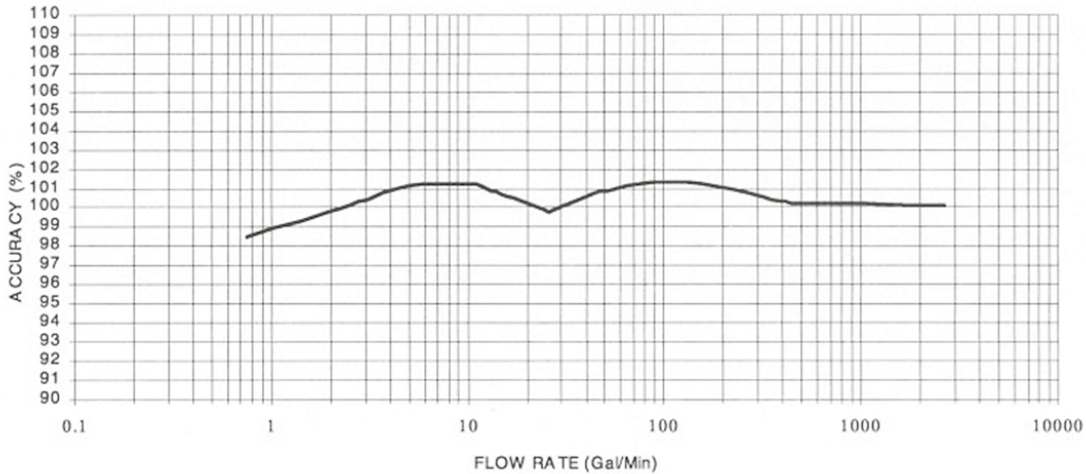

Accuracy/Pressure Loss 6" C3000 Compound Meter

Elster AMCO Water, Inc.
 PO Box 1852
 Ocala, FL 34478-1852
 United States

T +1 800 874 0890
 F +1 352 368 1950

watermeters@us.elster.com
 www.elster.com

© 2007 by Elster. All rights reserved.