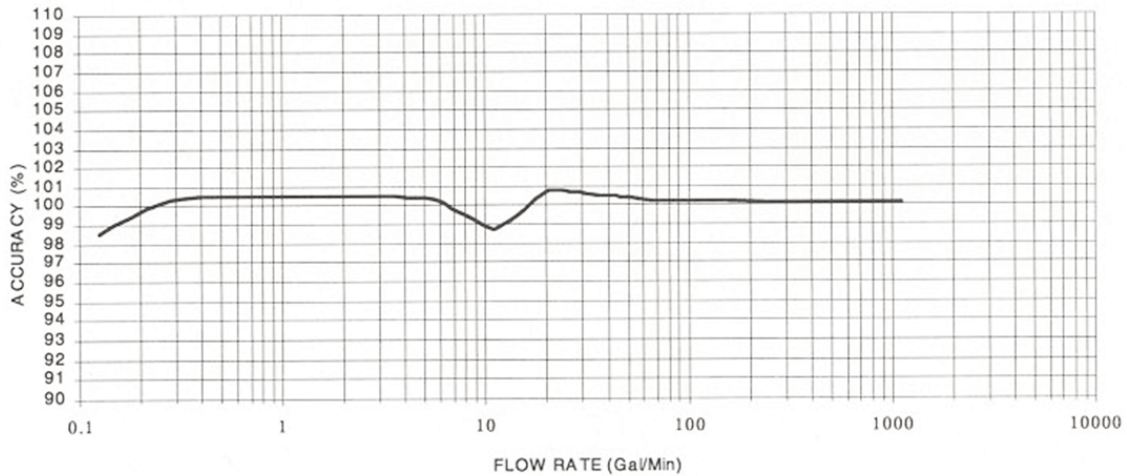

# Accuracy/Pressure Loss 4" C3000 Compound Meter with 3/4" x 3/4" Bypass

Elster AMCO Water, Inc.  
 PO Box 1852  
 Ocala, FL 34478-1852  
 United States

T +1 800 874 0890  
 F +1 352 368 1950

watermeters@us.elster.com  
 www.elster.com