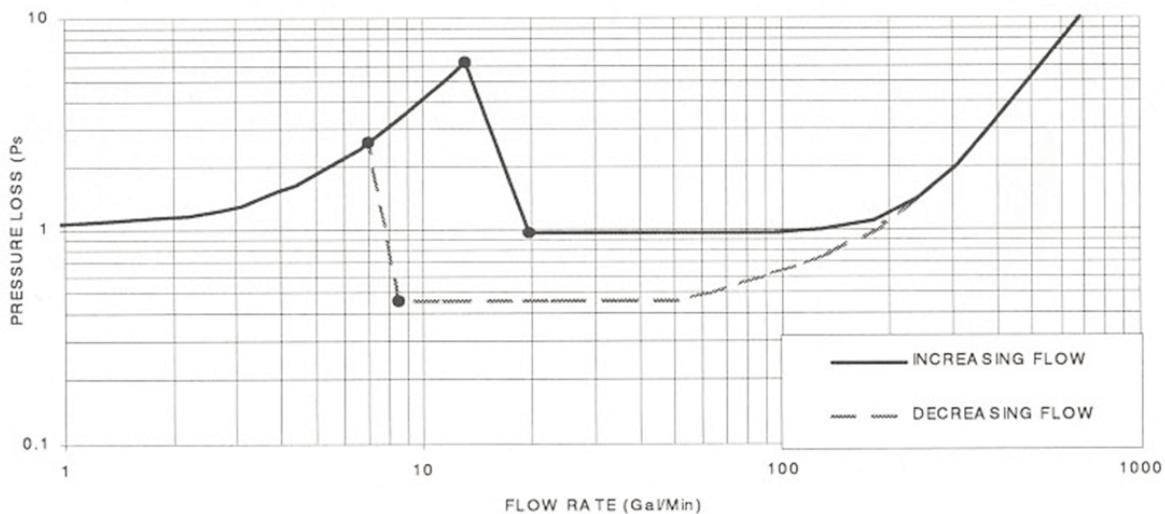

# Accuracy/Pressure Loss 4" C3000 Compound Meter with 3/4" x 3/4" Bypass

Elster AMCO Water, Inc.  
 PO Box 1852  
 Ocala, FL 34478-1852  
 United States

T +1 800 874 0890  
 F +1 352 368 1950

watermeters@us.elster.com  
 www.elster.com